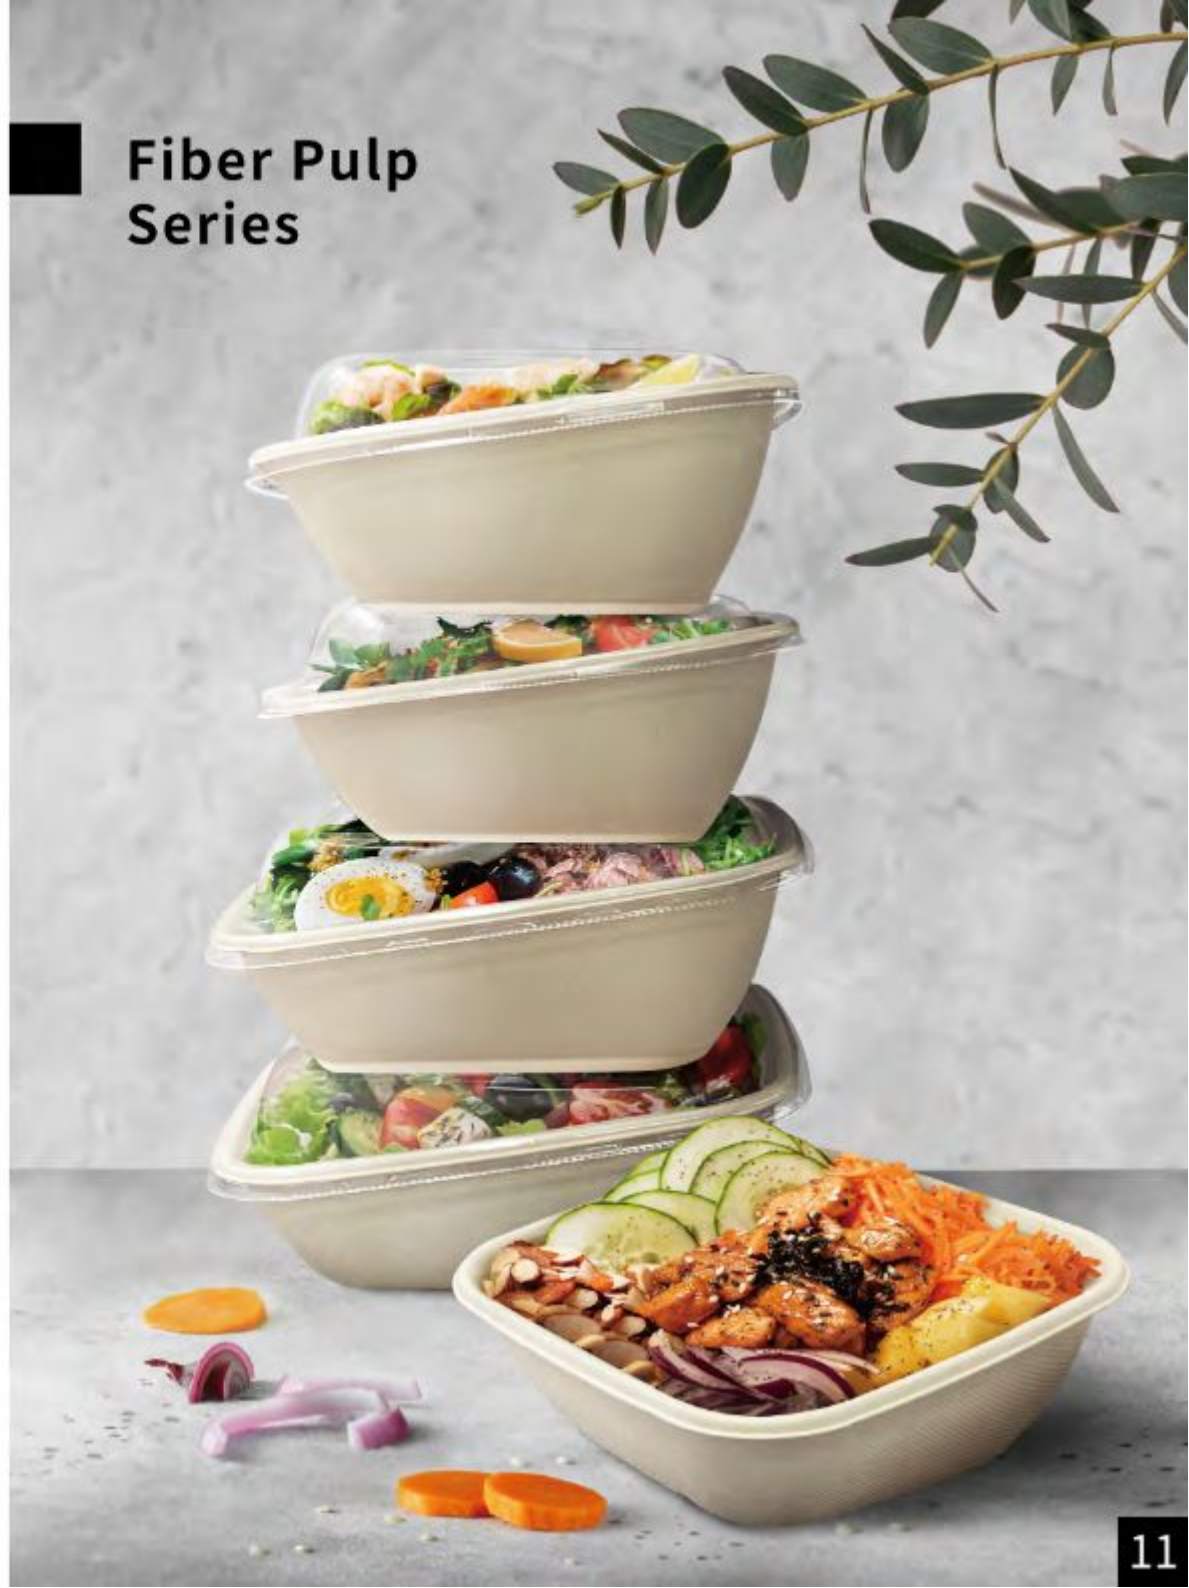

Fiber Pulp Series