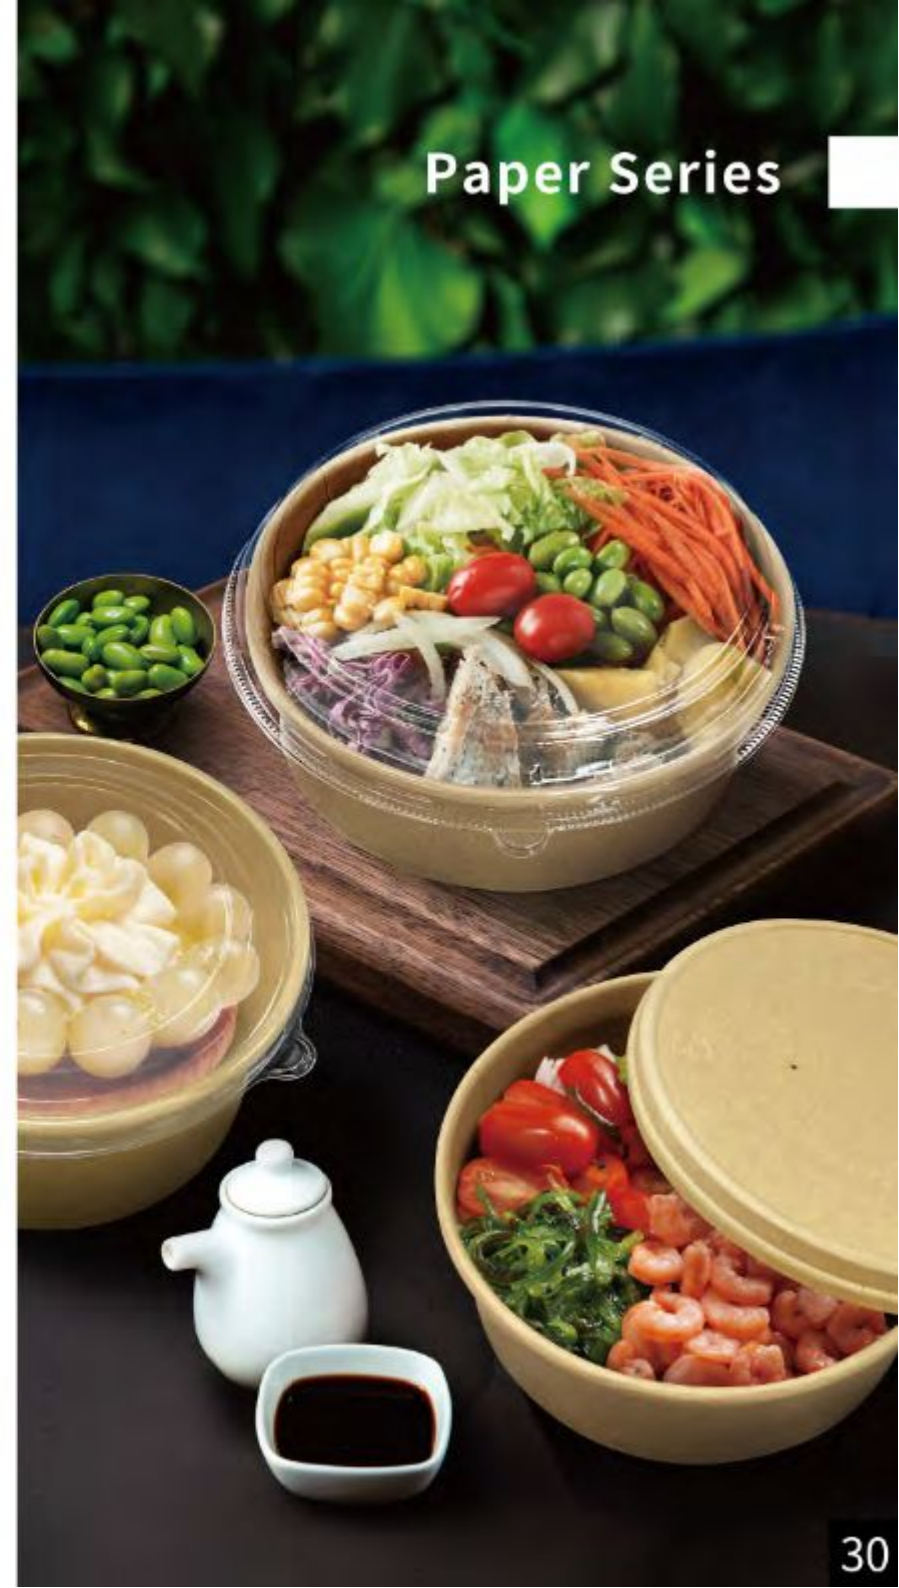

Paper Series